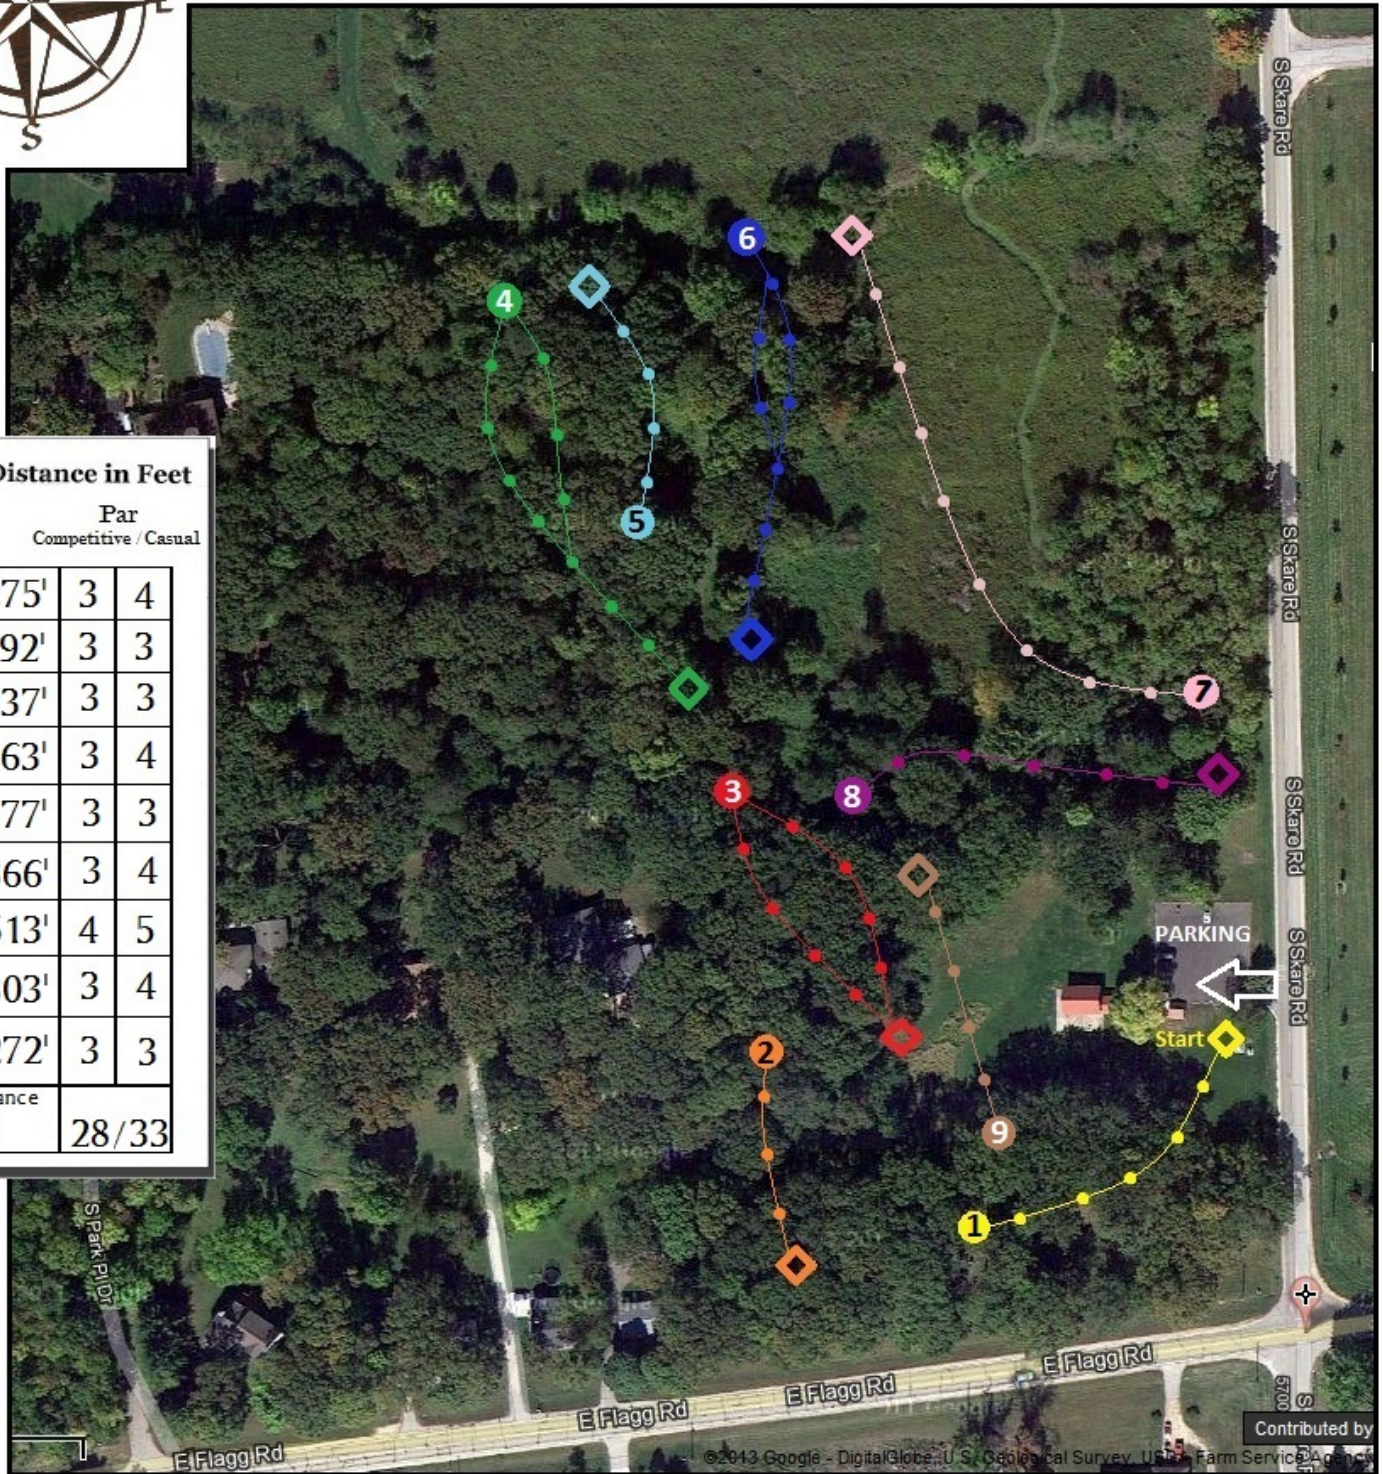

Skare Park

Disc Golf Course

Hole Distance in Feet

Hole	Distance	Par	
		Competitive	Casual
1	275'	3	4
2	192'	3	3
3	237'	3	3
4	363'	3	4
5	177'	3	3
6	366'	3	4
7	513'	4	5
8	303'	3	4
9	272'	3	3
Total Distance		28/33	
2698'			